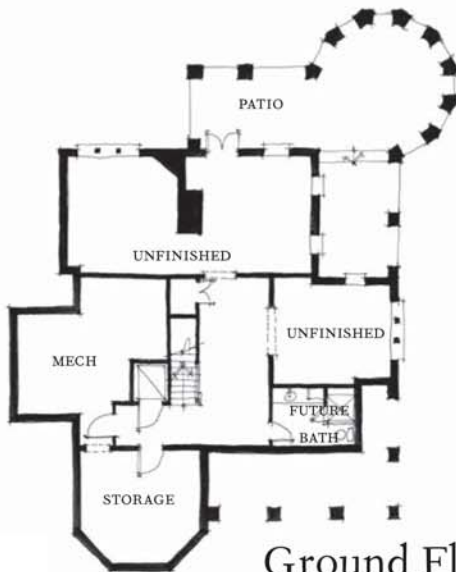

SOUTHERN LIVING
IDEA HOUSE
Homesite 35
Whisper Mountain

3085 Heated
Square Feet

3 Bedrooms

4 Baths

Dimensions

55'-10" x 70'-6"

Identification

#NC0068

Second Floor Plan
987 Square Feet

Third Floor Plan
215 Square Feet

Ground Floor Plan

First Floor Plan
1883 Square Feet