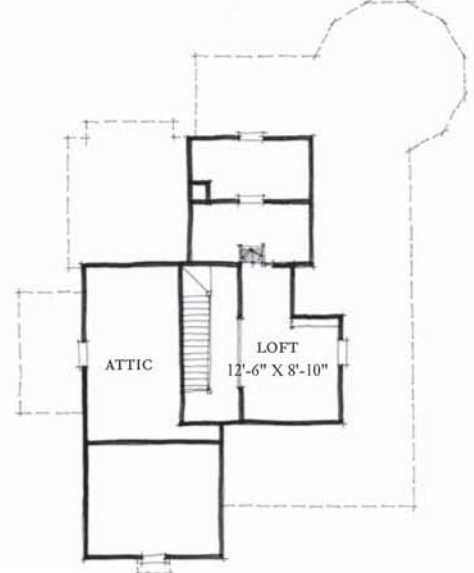

SOUTHERN LIVING
IDEA HOUSE
Homesite 35
Whisper Mountain

3085 Heated
Square Feet

3 Bedrooms

4 Baths

Dimensions

55'-10" x 70'-6"

Identification

#NC0068

Second Floor Plan
987 Square Feet

Third Floor Plan
215 Square Feet

Ground Floor Plan

First Floor Plan
1883 Square Feet