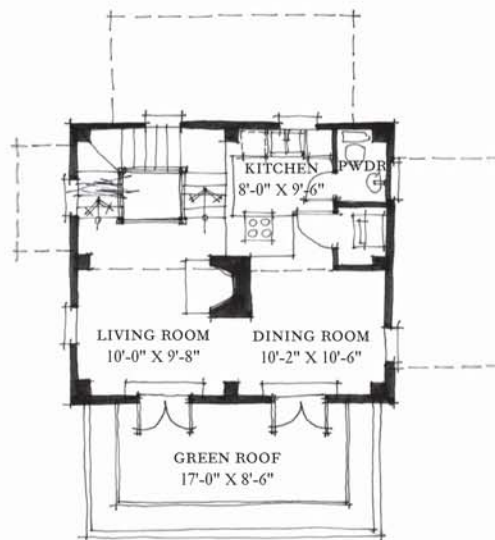

SOUTHERN LIVING
IDEA HOUSE GARAGE
Homesite 35
Whisper Mountain

1141 Heated
Square Feet

1 Bedrooms

1 1/2 Baths

Dimensions
32'-0" x 39'-0"

Identification
#NC0069

First Floor Plan
473 Square Feet

Second Floor Plan
490 Square Feet

Third Floor Plan
178 Square Feet