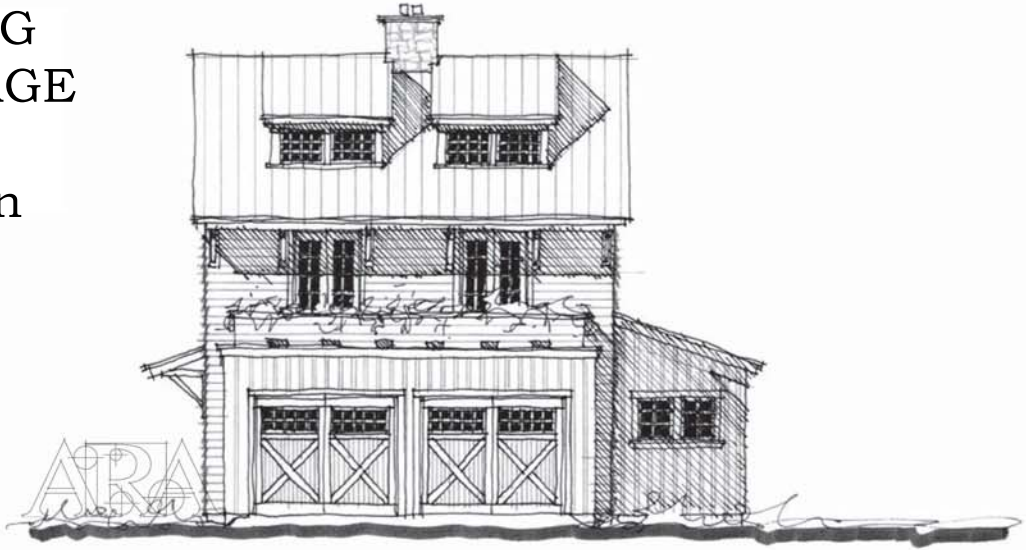

SOUTHERN LIVING
IDEA HOUSE GARAGE
Homesite 35
Whisper Mountain

1141 Heated
Square Feet

1 Bedrooms

1 1/2 Baths

Dimensions
32'-0" x 39'-0"

Identification
#NC0069

First Floor Plan
473 Square Feet

Second Floor Plan
490 Square Feet

Third Floor Plan
178 Square Feet