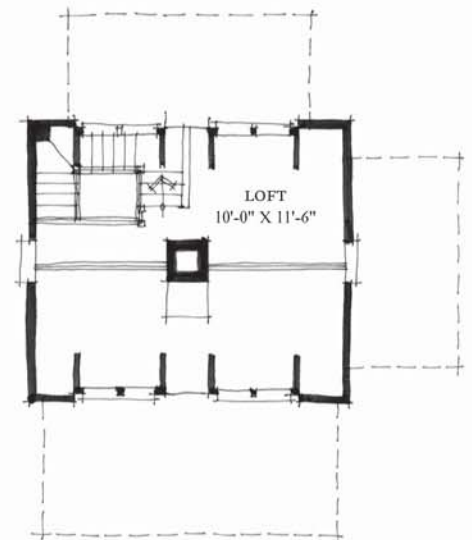

SOUTHERN LIVING
IDEA HOUSE GARAGE
Homesite 35
Whisper Mountain

1141 Heated
Square Feet

1 Bedrooms

1 1/2 Baths

Dimensions
32'-0" x 39'-0"

Identification
#NC0069

First Floor Plan
473 Square Feet

Second Floor Plan
490 Square Feet

Third Floor Plan
178 Square Feet