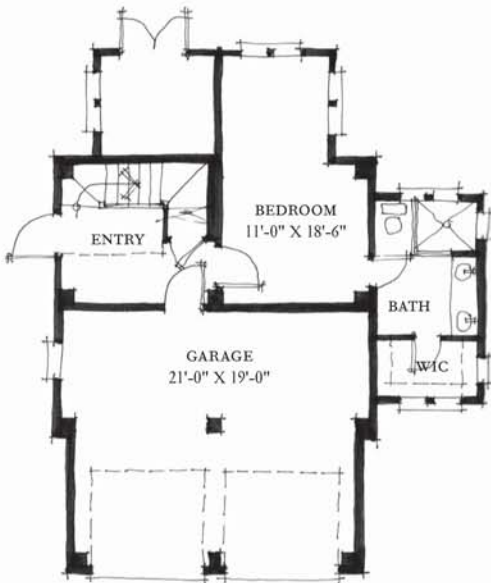

SOUTHERN LIVING
IDEA HOUSE GARAGE
Homesite 35
Whisper Mountain

1141 Heated
Square Feet

1 Bedrooms

1 1/2 Baths

Dimensions
32'-0" x 39'-0"

Identification
#NC0069

First Floor Plan
473 Square Feet

Second Floor Plan
490 Square Feet

Third Floor Plan
178 Square Feet